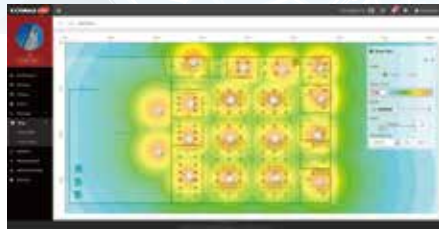

Simplified Network Management for Businesses, Hospitality or Schools with Multi-Site Locations.

Easy to use and view real-time status and historical data with a dashboard overview web UI for the connected Edimax Pro APs, switches and clients across multiple sites. With rich features for effective and efficient performance, SKYMANAGE PC+ is ideal for the demands of Small-to-Medium Business (SMB) environments including offices, hotels, schools, resorts, retailers, shopping malls, community, residential, etc., and system integrator projects.

SKYMANAGE PC+

Dashboard

Zone Plan

Google Maps

SKYMANAGE PC+

Supported APs and Switches

Access Point

CAP1300